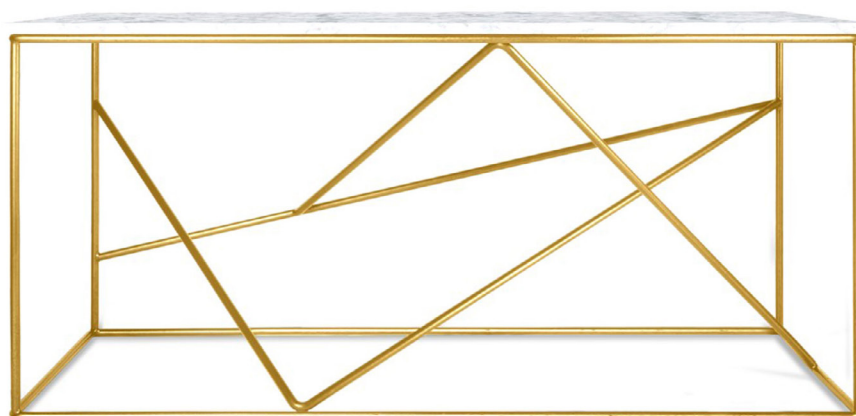

Designed by
Nancy Webber

Item Number
SP16205.1

Dimensions
68" W x 30" D x 32" H

Materials
**Round Bar Base,
Carrara Marble Top**

Finishes
Brass